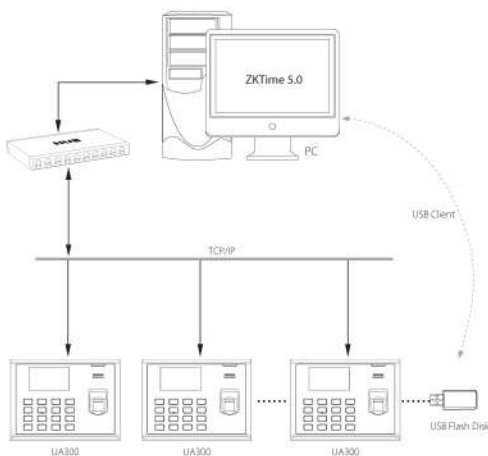

Specifications

Fingerprint Capacity	3000 (1:N)
ID Card Capacity	10,000 (Optional)
Record Capacity	100,000
Display	3-inch Screen
Communication	TCP/IP, RS232/485, USB (host & client)
Standard Functions	Web Server, Short Message, Automatic Status Switch, Self-Service Query, Work Code, T9 input, 9 Digits User ID, DST, Schedule Bell
Optional Functions	ID/Mifare Card, External Printer
Software	ZKTime 5.0 (Free), ZKTime. Net 2.0
Power Supply	DC 5V 2A
Verification Speed	≤0.5 sec
Operating Temp.	0 °C- 45 °C
Operating Humidity	20%-80%
Dimension	180 × 135 × 37 mm (Length × Width × Thickness)
Net Weight	0.70 kg

Configuration