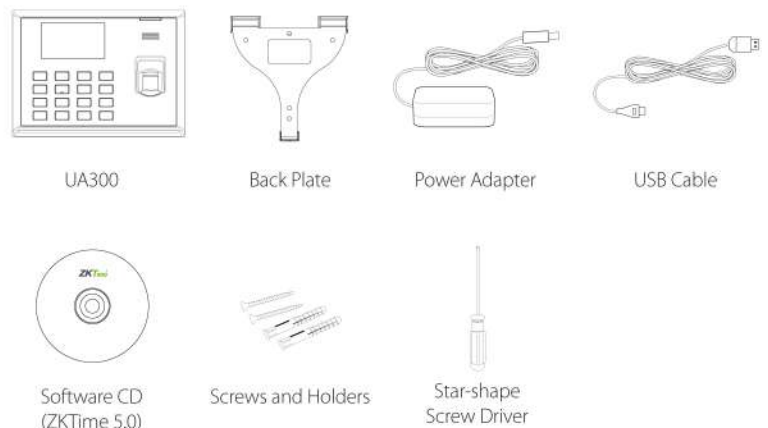

What's in the Box

Ever Focus IT Solutions
UAE – Sharjah
Sharjah Free Zone-POBox : 53431
Mob:050 5563063 , 055 3733618
email: akhil@everfocusit.com
web : www.everfocusit.com

Global Offices:
USA: +1 732-412-6007
EU: +34 916532891
Brazil: +55 31 2515-8326
Thailand: +66-027199154
Mexico: +52-55-52928418

South Africa: +27 12 259 1047
Egypt: +201110444134
Dubai: +971 4 6091 310
India: +91 8123536788
Indonesia: +62 21 2921 8949

Vietnam : +84-0169-5813007
Philippines: +63 9084118832
Russia: +8 915 178-46-81