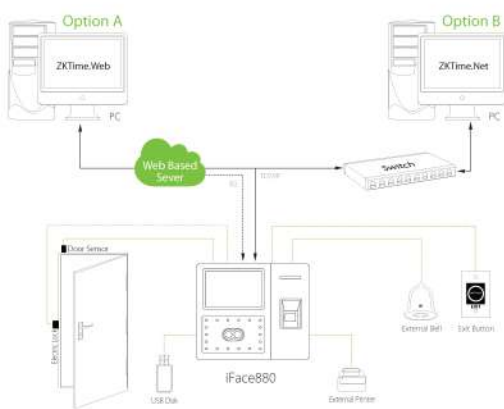

Specifications

Display	4.3-Inch Touch Screen
Face capacity	1,200 (1:N)
Fingerprint capacity	2,000
ID Card capacity	10,000(optional)
Logs capacity	100,000
Communication	TCP/IP, USB Host
Standard Functions	Automatic Status Switch, Self-Service Query, Work Code, SMS, DST, T9 Input, 9 Digit User ID, Scheduled Bell, Photo ID
Optional Functions	MiFare Card, 3G, Wi-Fi, ADMS, 2000 mAh Backup Battery
Power Supply	12V 3A
Operating Temperature	0 °C- 45 °C
Operating Humidity	20%-80%
Dimensions(Length*Width*Thickness)	193.6 × 165 × 111mm
Package Weight(KG)	1.87

Configuration