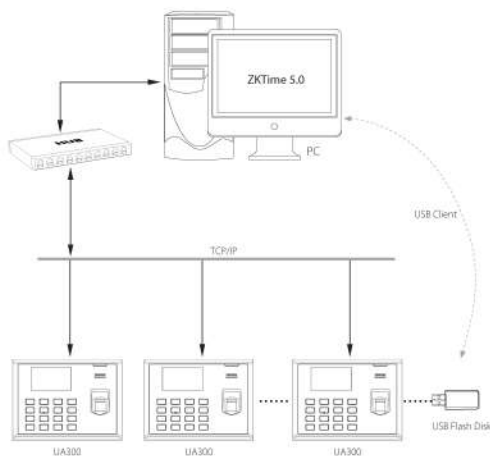

Specifications

Fingerprint Capacity	3000 (1:N)
ID Card Capacity	10,000 (Optional)
Record Capacity	100,000
Display	3-inch Screen
Communication	TCP/IP, RS232/485, USB (host & client)
Standard Functions	Web Server, Short Message, Automatic Status Switch, Self-Service Query, Work Code, T9 input, 9 Digits User ID, DST, Schedule Bell
Optional Functions	ID/Mifare Card, External Printer
Software	ZKTime 5.0 (Free), ZKTime. Net 2.0
Power Supply	DC 5V 2A
Verification Speed	≤0.5 sec
Operating Temp.	0 °C- 45 °C
Operating Humidity	20%-80%
Dimension	180 × 135 × 37 mm (Length × Width × Thickness)
Net Weight	0.70 kg

Configuration